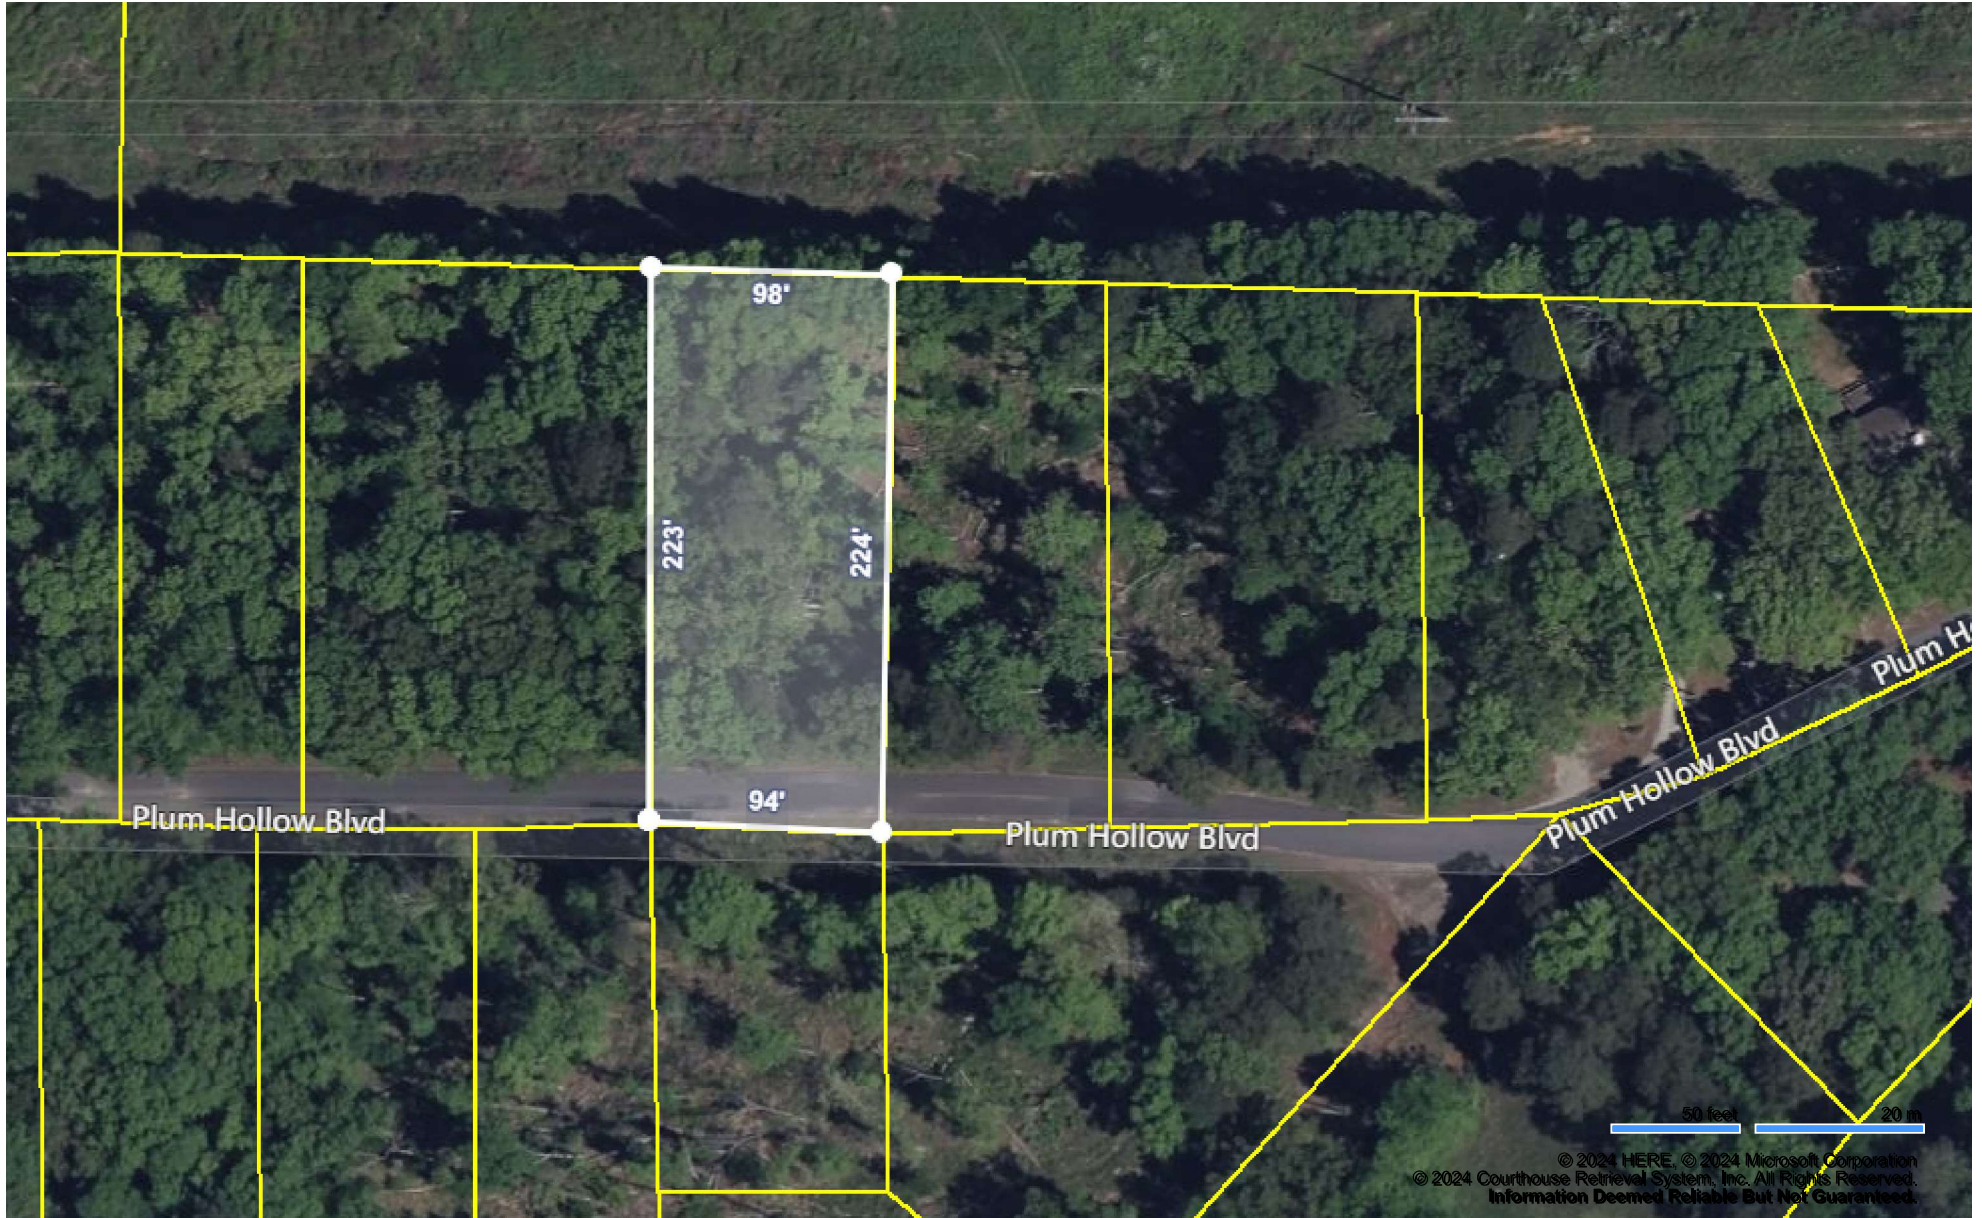

Map for Parcel Address: Plum Holw Hot Springs, AR 71913 Parcel ID: 633-16035-000

© 2024 Courthouse Retrieval System, Inc. All Rights Reserved.
Information Deemed Reliable But Not Guaranteed.