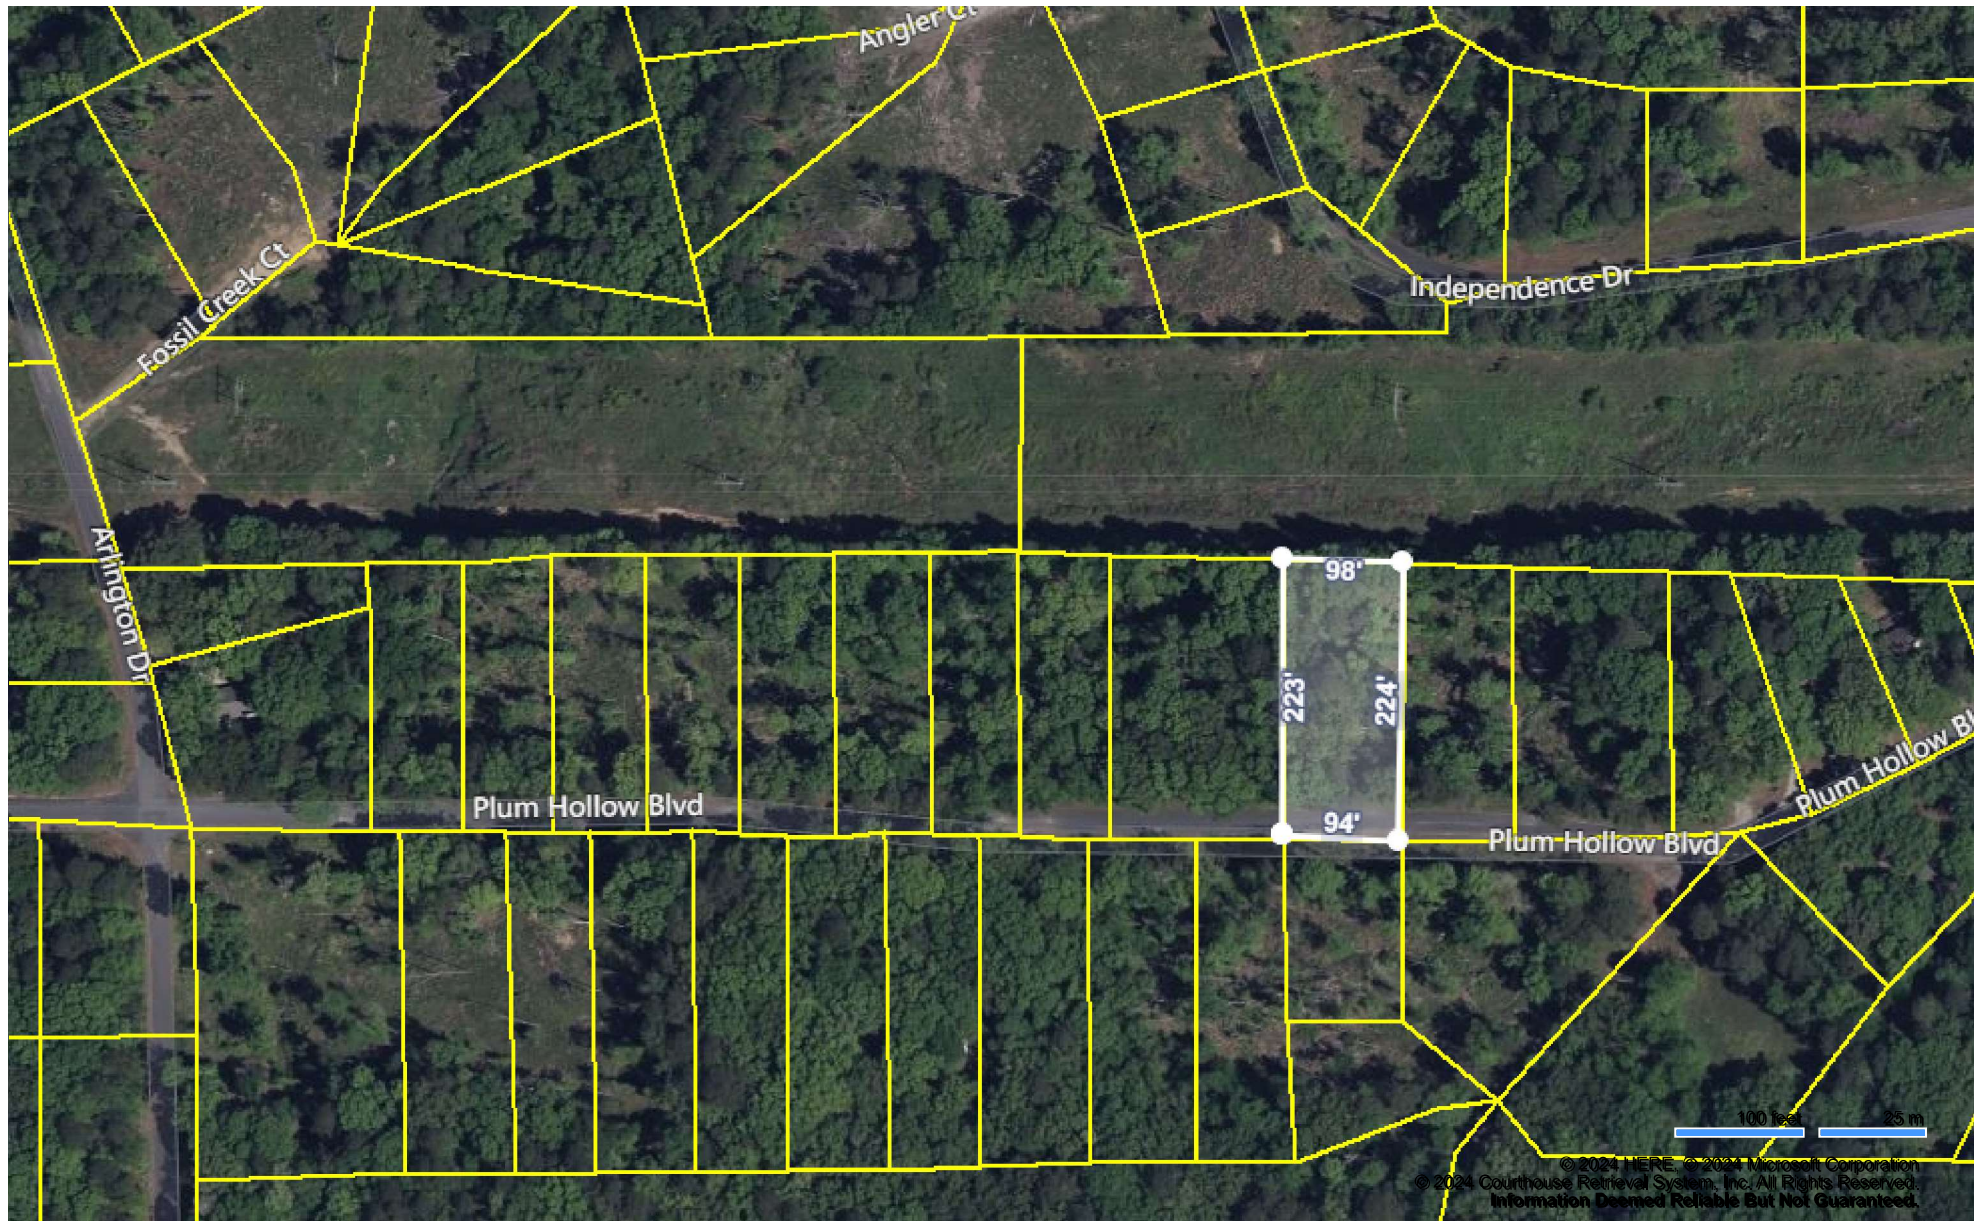

Map for Parcel Address: Plum Holw Hot Springs, AR 71913 Parcel ID: 633-16035-000

© 2024 Courthouse Retrieval System, Inc. All Rights Reserved.  
Information Deemed Reliable But Not Guaranteed.