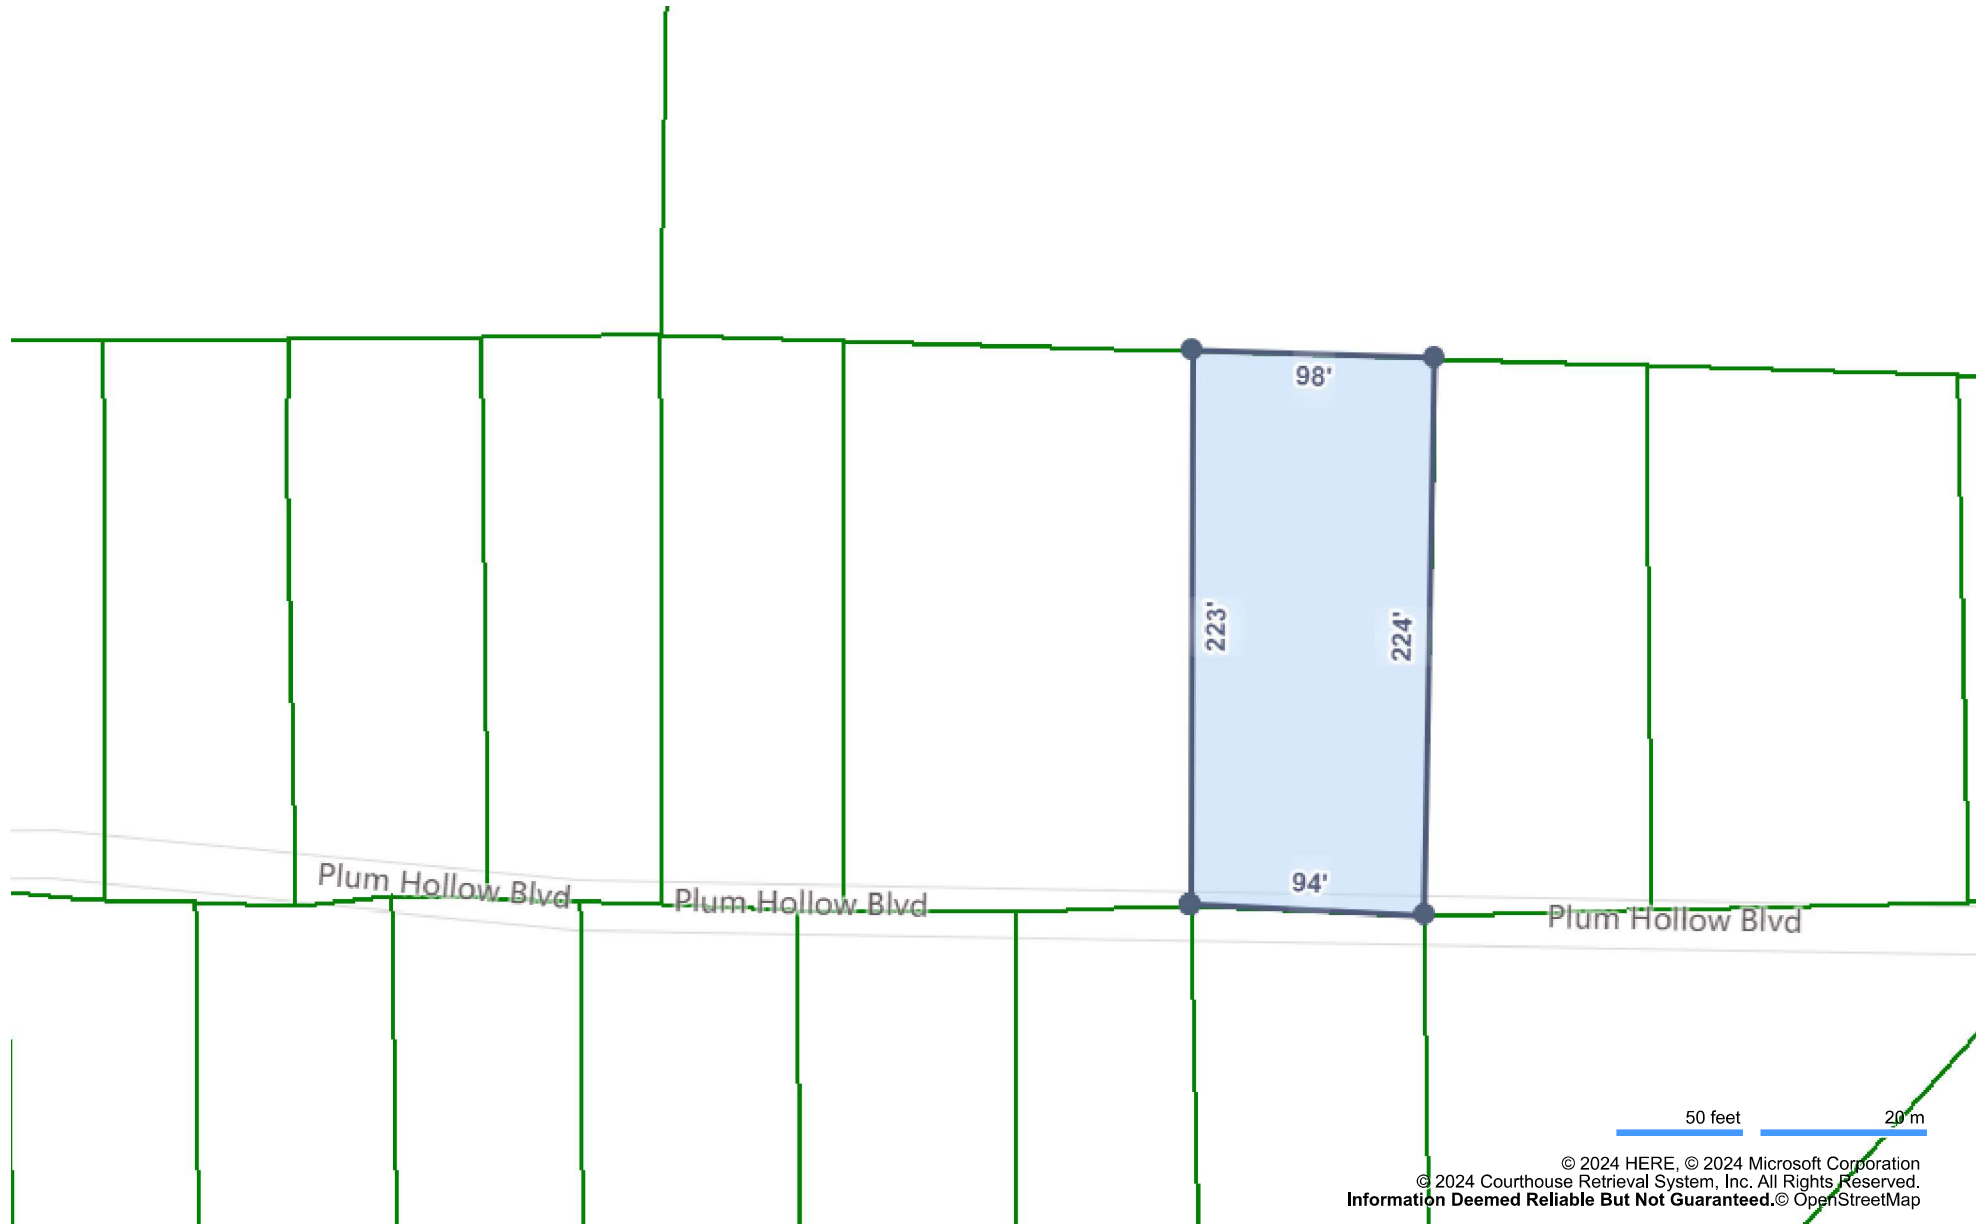

Map for Parcel Address: Plum Holw Hot Springs, AR 71913 Parcel ID: 633-16035-000

50 feet 20 m

© 2024 HERE, © 2024 Microsoft Corporation
© 2024 Courthouse Retrieval System, Inc. All Rights Reserved.
Information Deemed Reliable But Not Guaranteed. © OpenStreetMap